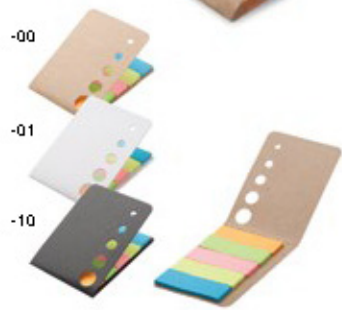

### SIZES AP809337

□ 80×105×9 mm  
 □ P1 (4C, 50×30 mm)

Adhesive notepad with different sized adhesive notes in recycled paper case.