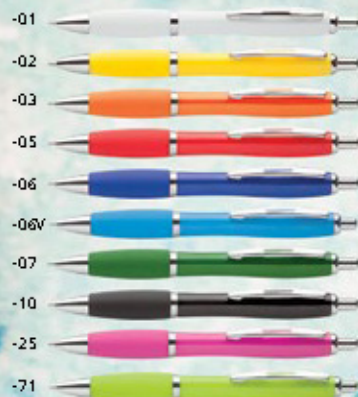

## CLEXTON<sup>AP741 D12</sup>

□ ø13×140 mm  
□ P0 (AC, 50×6 mm), UV (FC, 40×6 mm)

Plastic ballpoint pen with matching colour rubber grip. With blue refill.