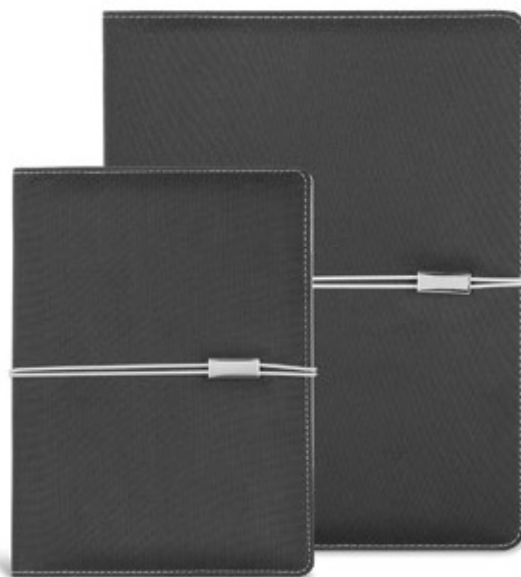

M WALLY A5 AP809459

□ 245×187×17 mm
□ T2 (80, 80×50 mm), E1 (25×6 mm)

A5 sized document folder with 20 sheets notepad, rubber strap closure and metal plate. 600D polyester.