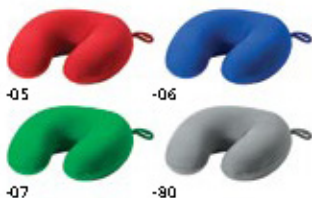

CONDORD AP781 61 7

Ø 300×290×95 mm
Q T1 (8C, 70×40 mm)

Polyester coloured travel pillow with carry strap.