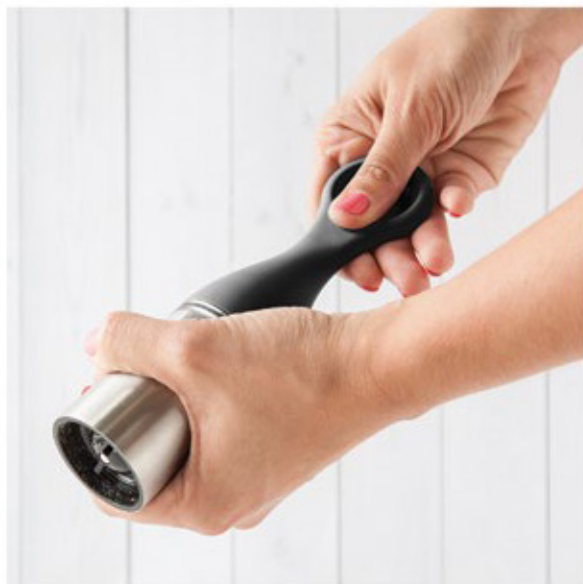

## BORINDA AP800390

Ø 240×50 mm  
 ⚡ E1 (30×45 mm), P1 (1 C, 60×10 mm)

Bamboo cooking spoon.