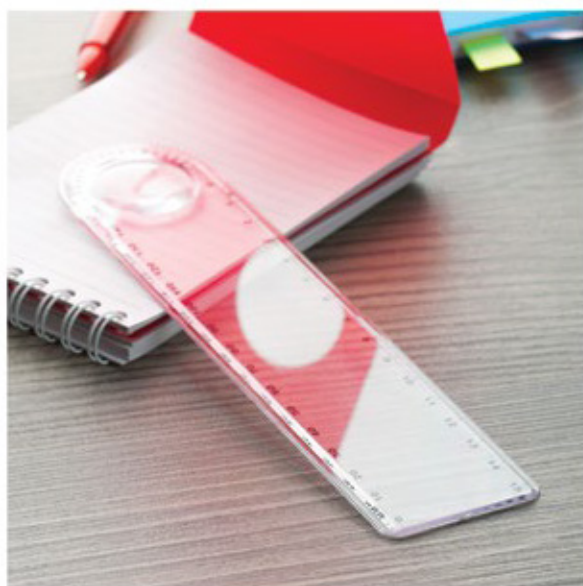

RULERS

LINEAR AP800343

□ 180 mm
□ 5D (2C, 130×15 mm),
UV (FC, 130×20 mm)

15 cm plastic ruler with magnifying glass.