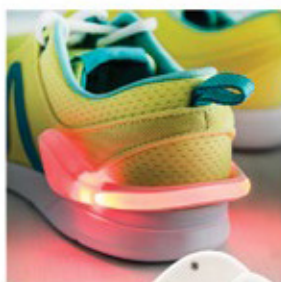

TERRIER AP 741 988

Ø 60x30x85 mm

Q P2 (1C, 10x10 mm)

Plastic shoe light with 2 LEDs and 2 operation modes. With button cell battery.