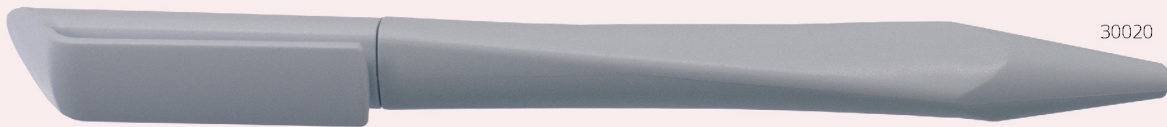

30026

30023

30025

30020

**NEW SPIRAL** 3002X

■ ø10×148 mm  
 ♣ P1 (1C, 30x8mm)

Ballpoint pen with ergonomically designed surface and flat clip. With matt finish and blue refill. Multiple print positions are available.