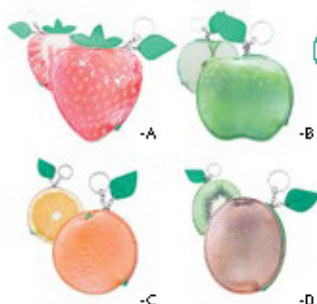

NEW KUMBA AP781621

Ø 120 mm
♀ 52 (1C, 70×20 mm)
Zipped, fruit shaped mini purse with metal keyring, made of PU leather.