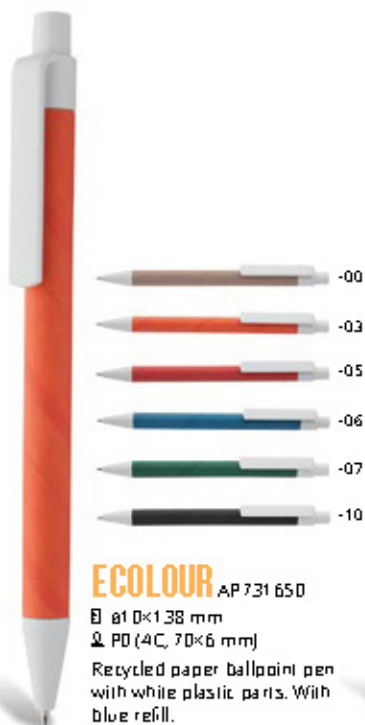

# HIGHLIGHT IT!

HIGHLIGHTERS

**CALIPPO** AP 6156

Ø ø13×143 mm  
Q P1 (2C, 50×7 mm)

Plastic highlighter pen with cap and rubber grip. With matching colour highlighter refill.