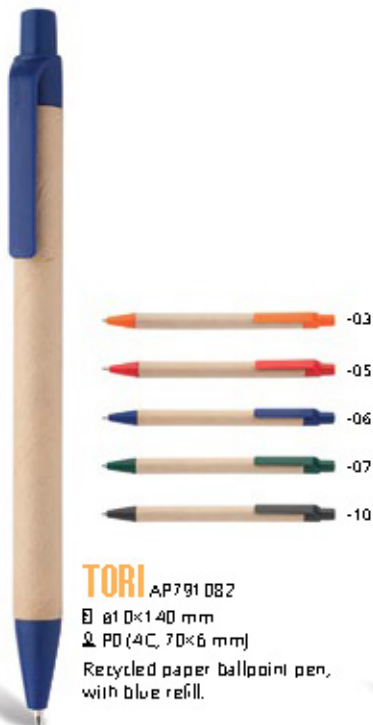

TORI AP791082

Ø 10×140 mm
♁ PD (4C, 70×6 mm)

Recycled paper ballpoint pen, with blue refill.