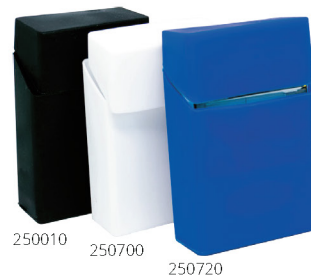

Lighter with ergonomic design and adjustable safety flame. Child-resistant in compliance with DIN EN 13869

**OPENER**

■ 81x10 mm  
 ⚡ P1 (2C, 15x50mm)

Lighter with ergonomic design and adjustable safety flame and bottle opener. Child-resistant in compliance with DIN EN 13869