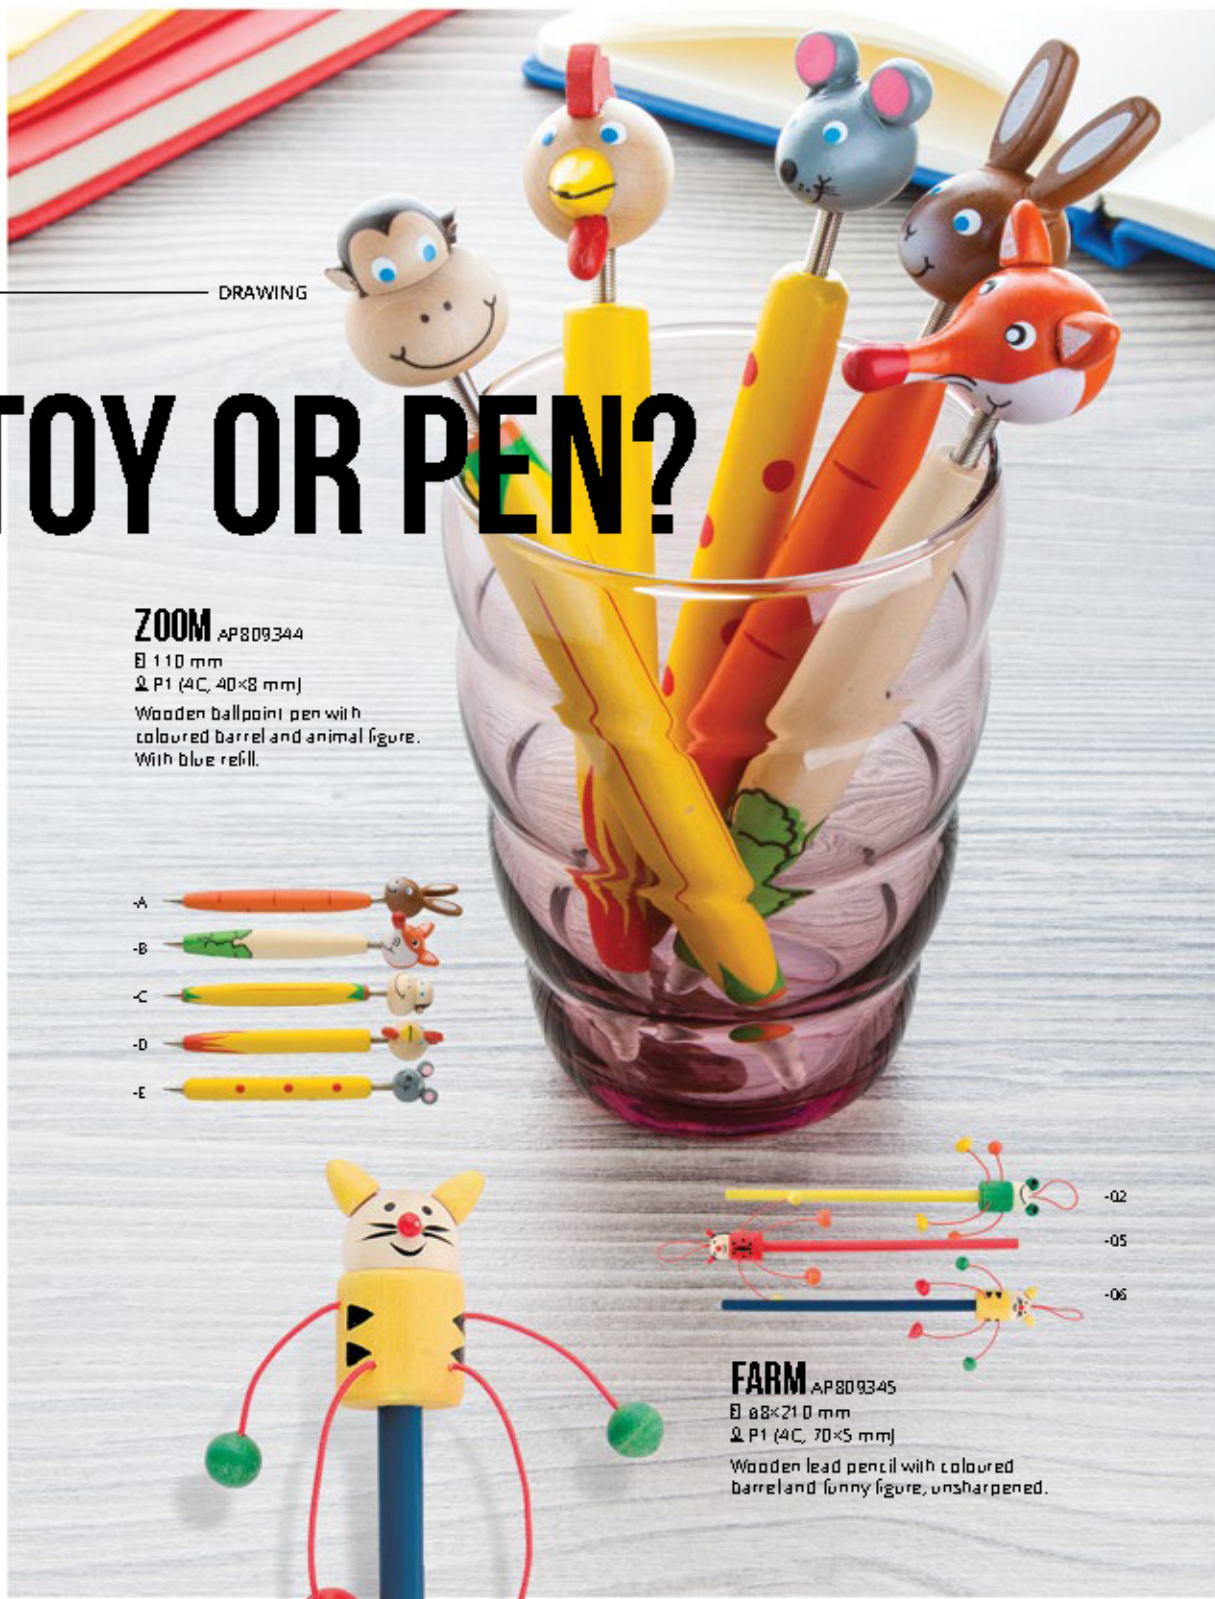

FARM AP809345

Ø 8x210 mm
& P1 (4C, 70x5 mm)

Wooden lead pencil with coloured
barrel and funny figure, unsharpened.