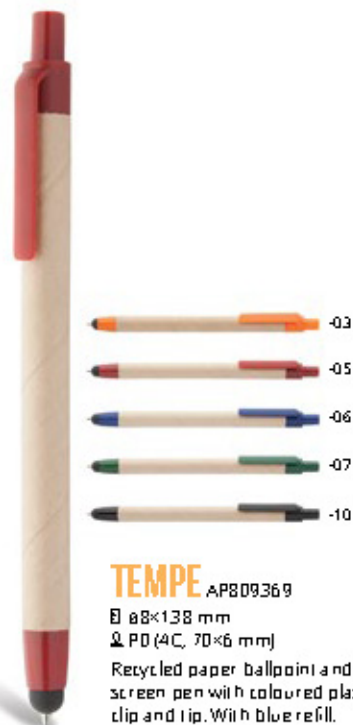

TEMPE AP809369

Ø 8×138 mm
♁ PD (4C, 70×6 mm)

Recycled paper ballpoint and touch screen pen with coloured plastic clip and tip. With blue refill.