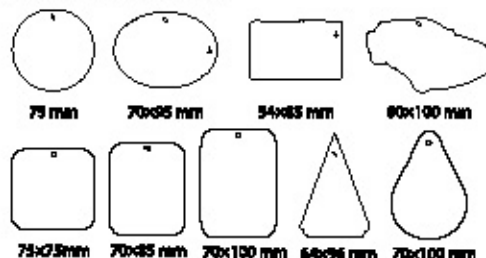

CHOOSE YOUR SHAPE!

Custom shape on request

CREATE YOUR DESIGN!

Up to 4+4 Colours (CMYK)

CREASCENT AP 71 8099
Q FP-DG (FC, 70x100 mm)

Custom made car air freshener in custom shape and fragrance (green apple, tropical, menthol, lemon, ocean, new car, strawberry, peach, vanilla). Printed (up to 4 CMYK) on each side. MOQ: 300 pcs.