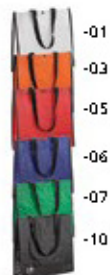

RECYCLE AP731 279

Ø 375×380×120 mm
♁ S1 (2C, 240×240 mm)

Recycled, biodegradable shopping bag with press-stud closure. PP woven 120 g/m².