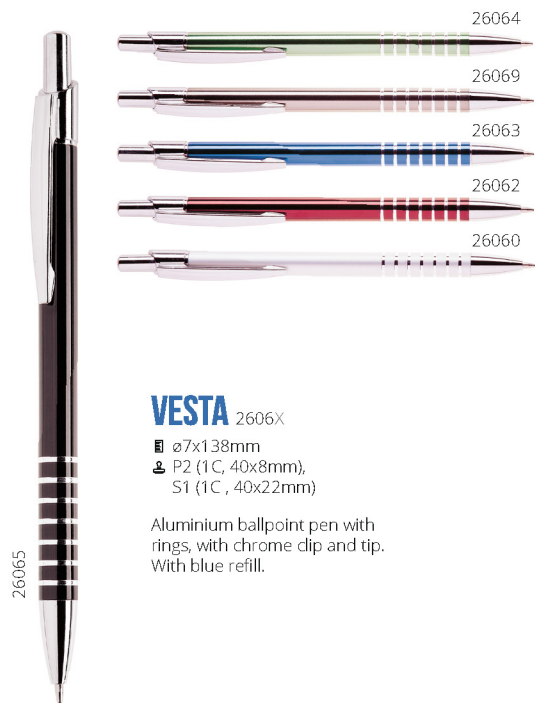

ELLITE 2541X

■ ø10x140mm
♣ P2 (1C, 45x8mm)

Aluminium pen with pearl finish and shine chrome parts. With blue refill.

WAVE 2697X

■ ø11x150mm
♣ P2 (1C, 45x8mm)

Aluminium pen with pearl finish and shine chrome parts. With blue refill.

26952

RING 2695X

■ ø10x150mm
♣ P2 (1C, 40x8mm),
S1 (1C, 40x22mm)

Aluminium pen with pearl finish and shine chrome parts. With blue refill.

26065

VESTA 2606X

■ ø7x138mm
♣ P2 (1C, 40x8mm),
S1 (1C, 40x22mm)

Aluminium ballpoint pen with rings, with chrome clip and tip. With blue refill.