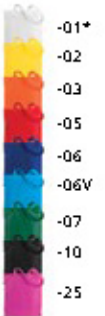

FAIR AP761 249

Ø 360×400 mm
♁ T1 (8C, 240×240 mm), ♀: WP (8C, 120×100 mm)

Sewed, non-woven shopping bag with long handle, 75 g/m².