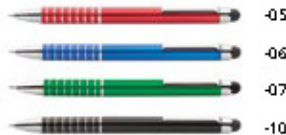

-05
-06
-07
-10