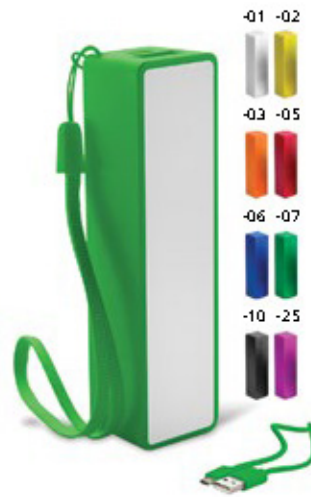

- -01 -02
- -03 -05
- -06 -07
- -10 -25

KEOX AP741925

Ø 26×97×23 mm
& P2 (4C, 60×12 mm)

Plastic USB power bank with 2000 mAh battery. Including carry strap and micro USB charger cable.