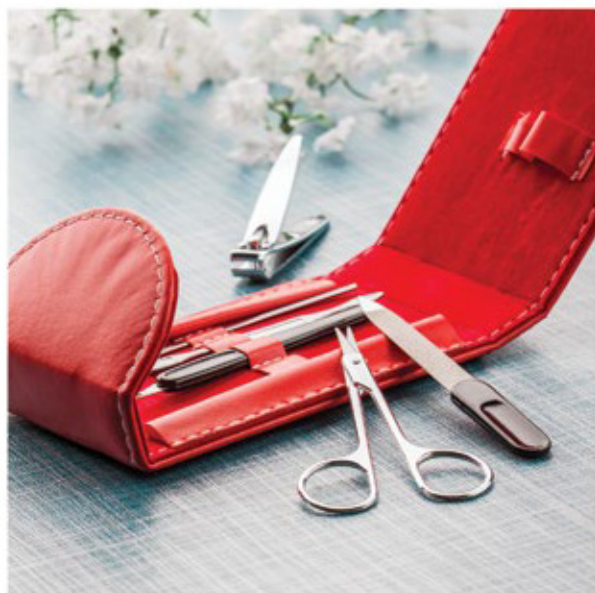

MISSY

AP807209

Ø 120×70 mm

⊗ P1 (2C, 40×20 mm)

6 pc manicure set in PVC case with press-stud.