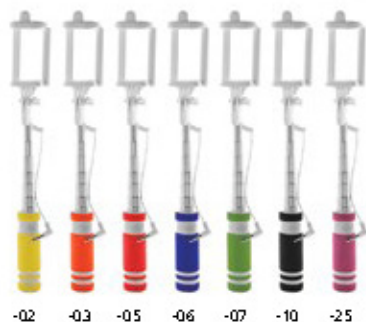

PAICOM AP 741958

Ø 24×600 mm
⚡ E1 (30×8 mm)

Stainless steel selfie stick with camera shutter button (3,5 mm Jack connection). With EVA grip and universal mobile holder.

-02 -03 -05 -06 -07 -10 -25