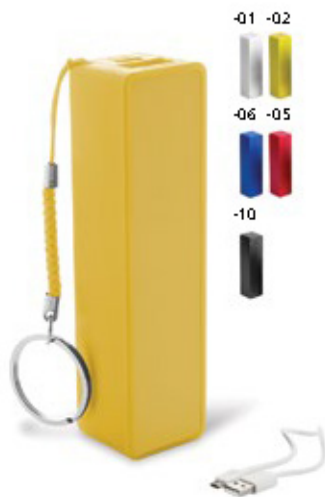

- -01 -02
- -06 -05
- -10

YOUTER AP741923

Ø 26×97×23 mm
& P2 (4C, 60×12 mm)

Plastic USB power bank with 1200 mAh battery. Including micro USB charger cable.