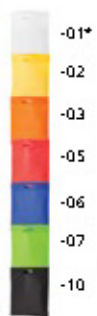

BLASTER AP731 631

Ø 340×430 mm
♁ TD (8C, 180×100 mm), ♀: WP (8C, 120×100 mm)

Non-woven shopping bag, 80 g/m².