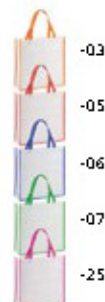

### BOQUERIA AP809440

Ø 380×420 mm  
 ♁ T1 (8C, 250×120 mm)

Foldable, non-woven shopping bag with press-stud. 80 g/m<sup>2</sup>. Folded size: 170×100 mm.