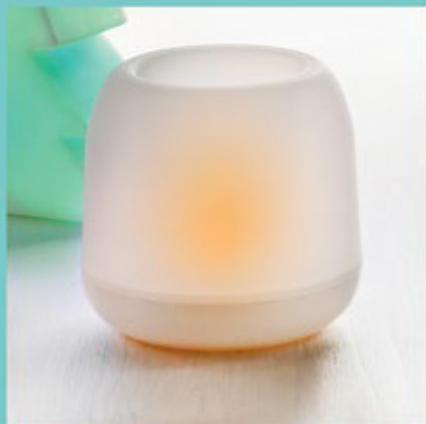

## **B** LOUSA AP781261

Ø 82×96 mm  
⊗ E2 (50×50 mm)

Coloured ceramic mug with white inside, 350 ml. With special coating for engraving, the engraved logo is matching the inside colour. In gift box.