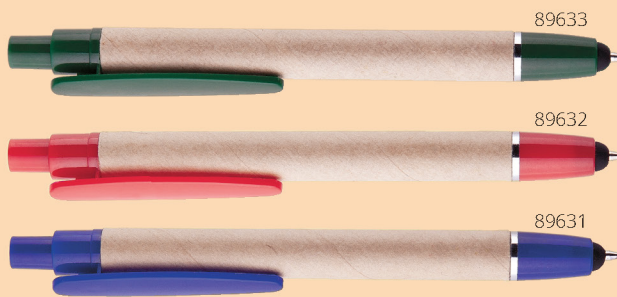

89633

89632

89631

I-ECO 8963X

- ø10x122mm
- ♣ P1 (1C, 25x1mm), S1 (1C, 40x22mm)

Recycled paper ballpoint and touch screen pen with coloured plastic clip and tip. With blue refill.