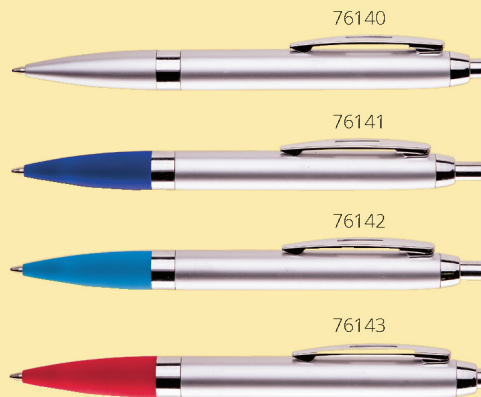

BENDY 4237X

▣ ø10x145mm
⚙ P2 (1C, 40x8mm),
S1 (1C, 40x22mm)

Slim plastic ballpoint twist pen with chrome clip and tip. With pearl finish and thin 0.7mm blue refill.