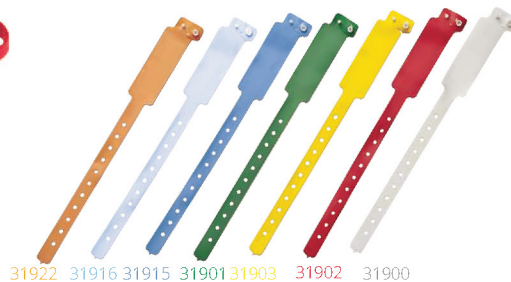

31922 31916 31915 31901 31903 31902 31900