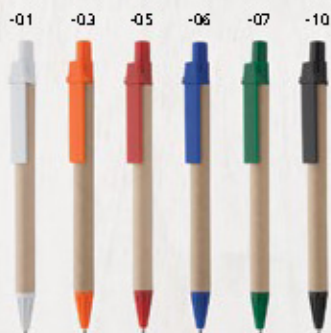

PAPER PENS

ECOLOGICAL

COMPO_{AP731 271}

Ø 10x140 mm

⌀ PD (4C, 70x6 mm)

Ballpoint pen made of recycled paper and plastic. With black refill.