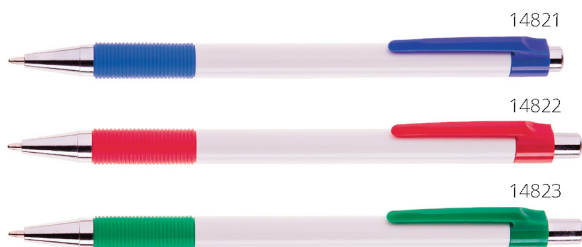

## TOUCHY 8063X

- ø10×140 mm
- ♣ P1 (2C, 40x7mm), S1 (1C, 40x16mm)

Plastic ballpoint pen with coloured grip and touch stylus. With blue refill.

80631

80632

80633

14821

14822