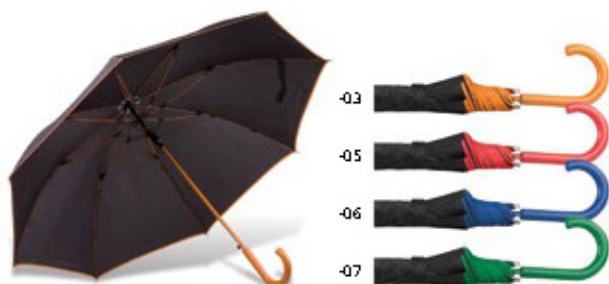

CUMULUS AP800728

Ø 1050×850 mm

⊘ T2 (8C, 200×100 mm)

Automatic, windproof umbrella with 8 panels, coloured trimming, plastic handle, coloured metal shaft and matching colour fiberglass frame. 190T pongee.