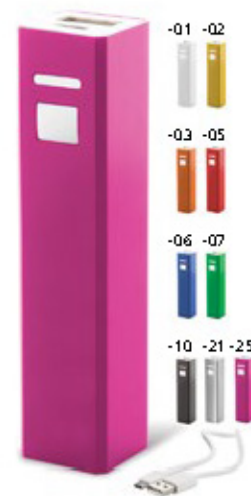

THAZER AP 741469

Ø 22×94×22 mm
⚡ P2 (4C, 50×10 mm),
E1 (50×10 mm)

Aluminium USB power bank with
2200 mAh battery. Including
micro USB charger cable.